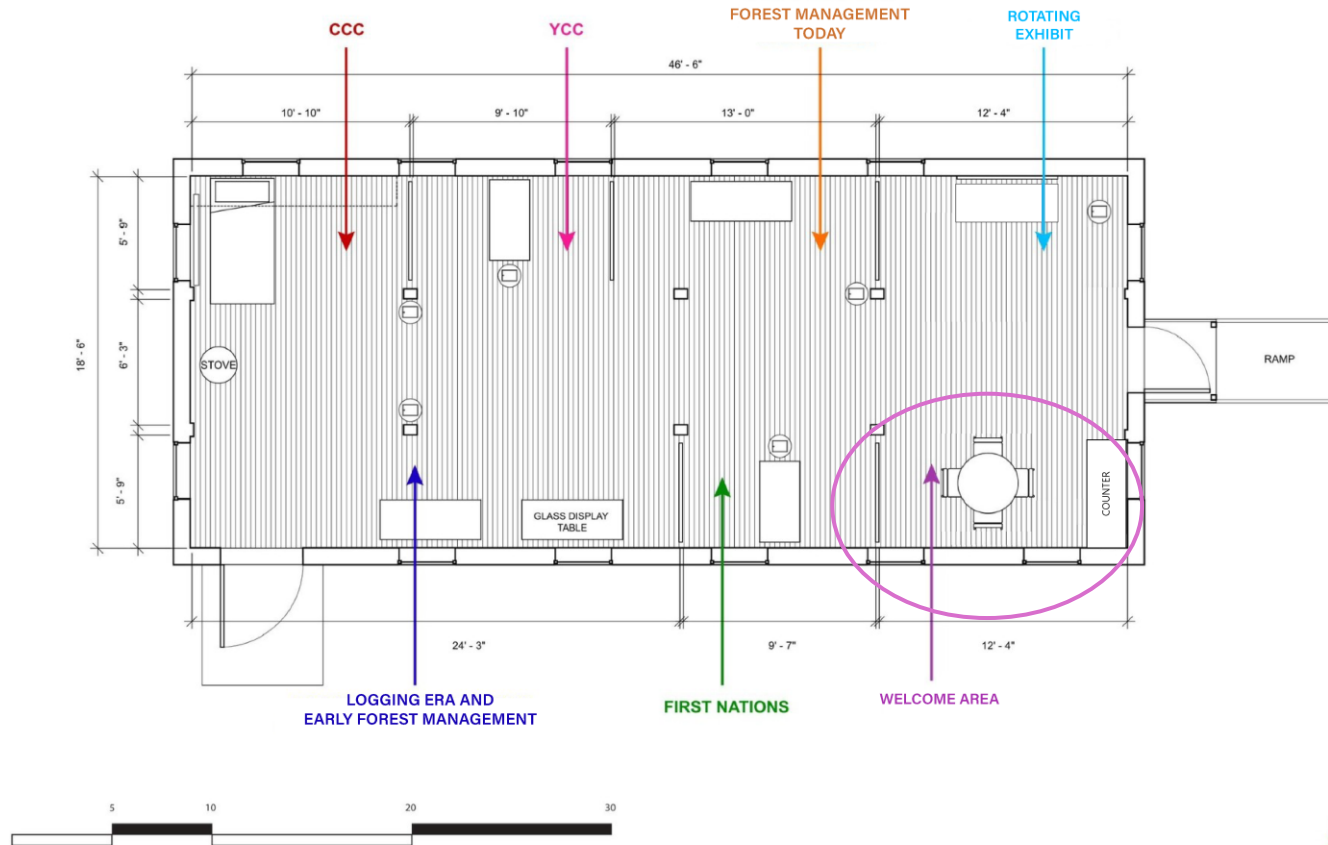

Exhibit 4 – Youth Conservation Corps

Exhibit 6

Rotating Exhibit

- \$10,000

- **The Art of the Forest**

- Area artists will display their works depicting the landscape, moods, and uses of the forest in a variety of media.

This exhibit will rotate every year or two.
Examples of future rotating exhibits:

- Maple sugar production
- Medicinal plants
- Cranberry production
- Forest to farm and back

Welcome Area - \$10,000

As you enter the museum, a welcome area will greet you. A large screen will introduce visitors to the project.