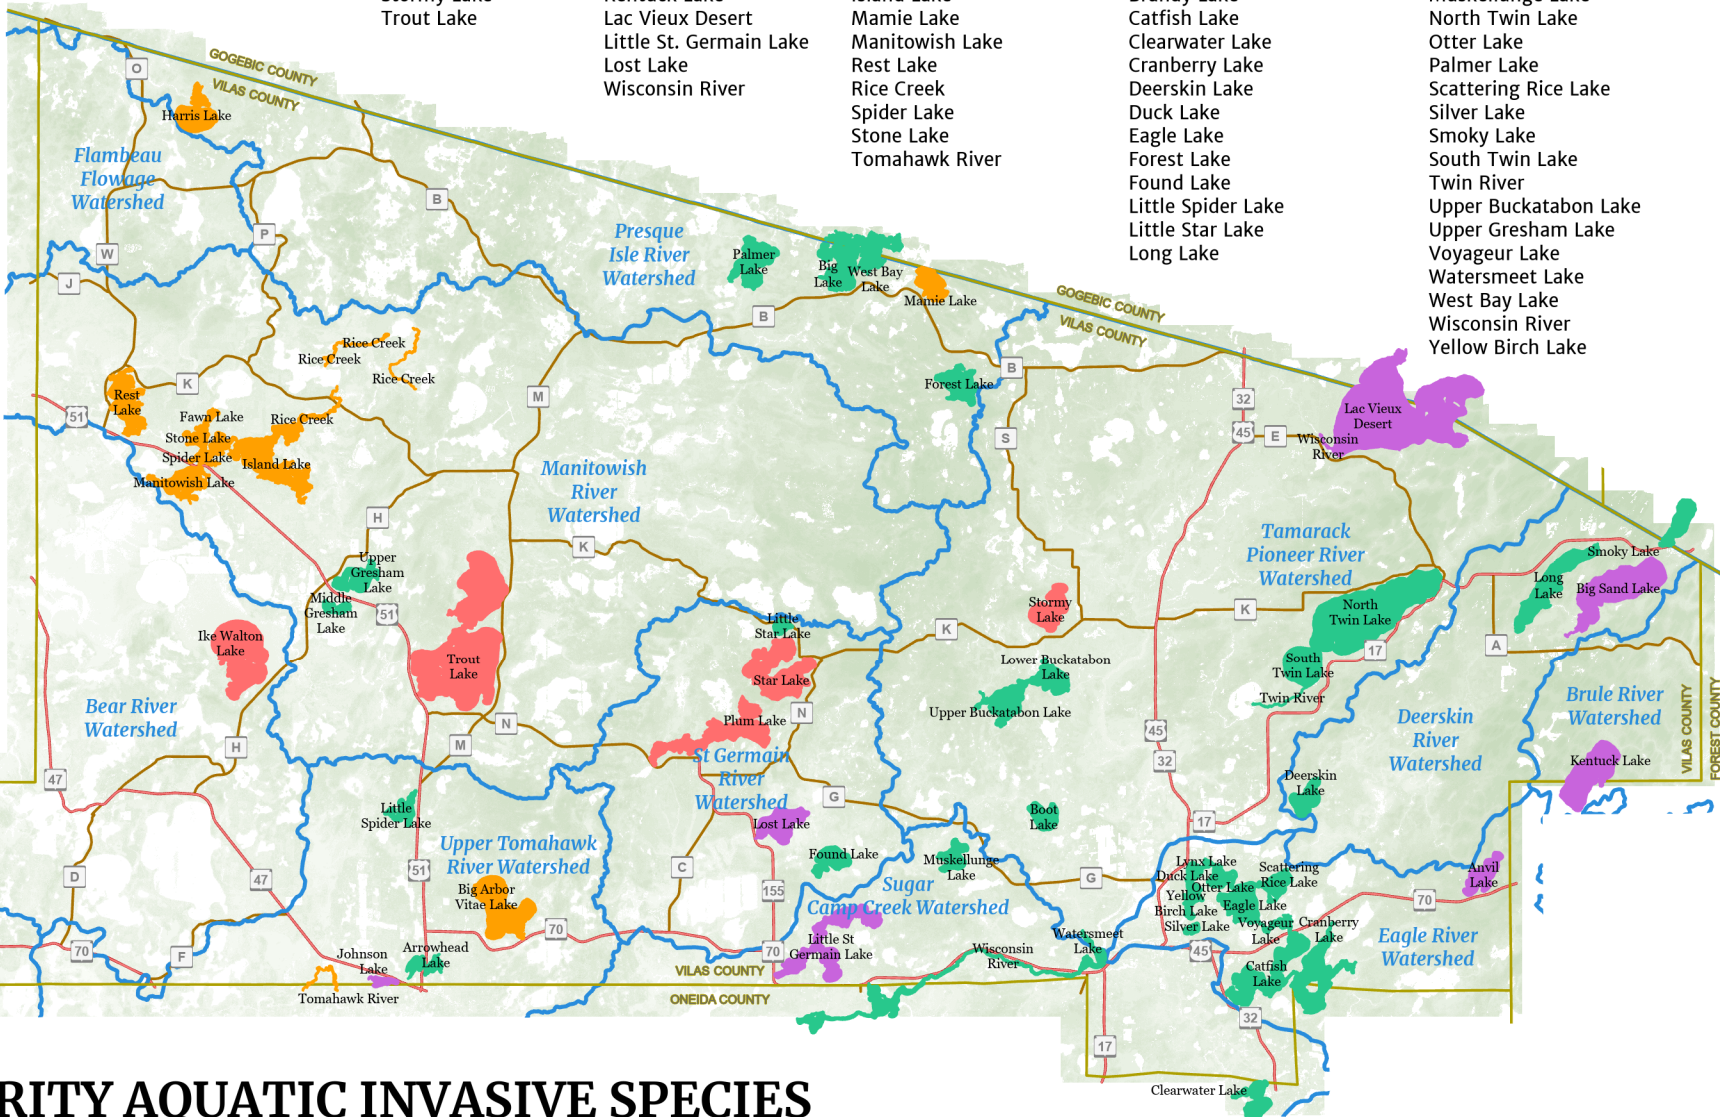

IMPACTED LAKES

SPINY WATER FLEA

- Ike Walton Lake
- Plum Lake
- Star Lake
- Stormy Lake
- Trout Lake

EWM & CLP

- Anvil Lake
- Big Sand Lake
- Johnson Lake
- Kentuck Lake
- Lac Vieux Desert
- Little St. Germain Lake
- Lost Lake
- Wisconsin River

CURLY-LEAF PONDWEED

- Big Arbor Vitae Lake
- Fawn Lake
- Harris Lake
- Island Lake
- Mamie Lake
- Manitowish Lake
- Rest Lake
- Rice Creek
- Spider Lake
- Stone Lake
- Tomahawk River

EURASIAN WATER-MILFOIL

- Arrowhead Lake
- Big Lake
- Boot Lake
- Brandy Lake
- Catfish Lake
- Clearwater Lake
- Cranberry Lake
- Deerskin Lake
- Duck Lake
- Eagle Lake
- Forest Lake
- Found Lake
- Little Star Lake
- Long Lake

EURASIAN WATER-MILFOIL

- Lower Buckatabon Lake
- Lynx Lake
- Middle Gresham Lake
- Muskellunge Lake
- North Twin Lake
- Otter Lake
- Palmer Lake
- Scattering Rice Lake
- Silver Lake
- Smoky Lake
- South Twin Lake
- Twin River
- Upper Buckatabon Lake
- Upper Gresham Lake
- Voyageur Lake
- Watersmeet Lake
- West Bay Lake
- Wisconsin River
- Yellow Birch Lake

PRIORITY AQUATIC INVASIVE SPECIES

VILAS COUNTY, WISCONSIN

As of October 6, 2022 per Vilas County Land and Water Conservation Department