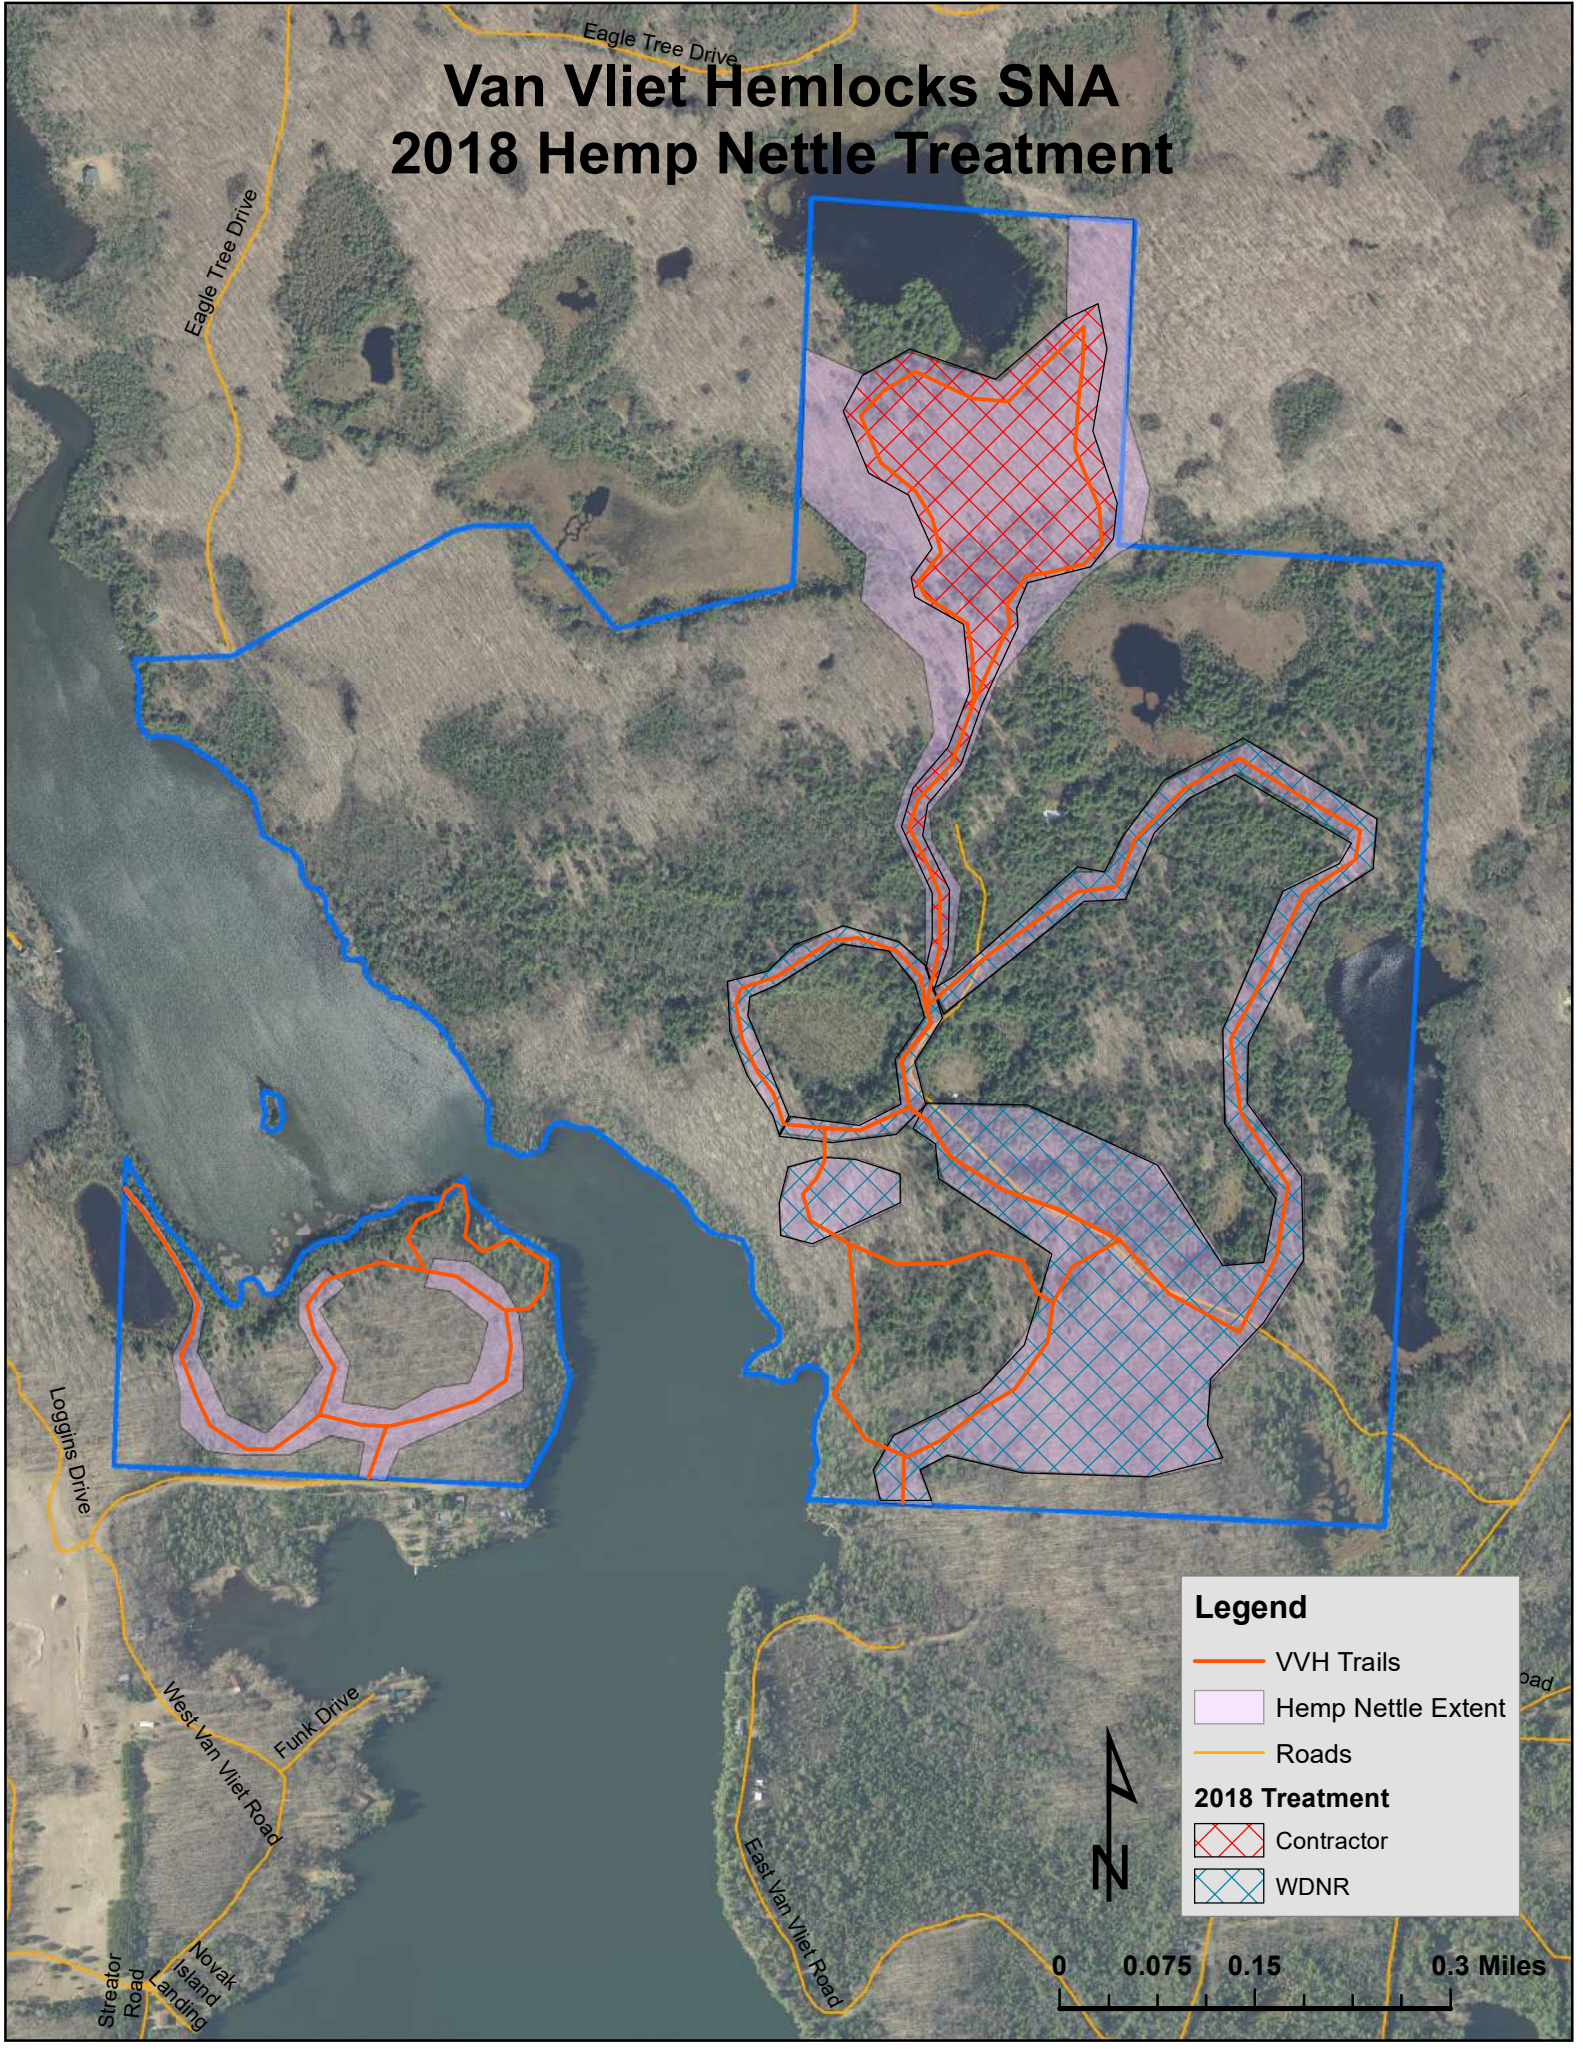

# Van Vliet Hemlocks SNA 2018 Hemp Nettle Treatment

Eagle Tree Drive

Eagle Tree Drive

Loggish Drive

West Van Vliet Road

Funk Drive

Streator Road

Novak Island Landing

East Van Vliet Road

**Legend**

- VVH Trails
- Hemp Nettle Extent
- Roads
- 2018 Treatment**
- ▨ Contractor
- ▨ WDNR